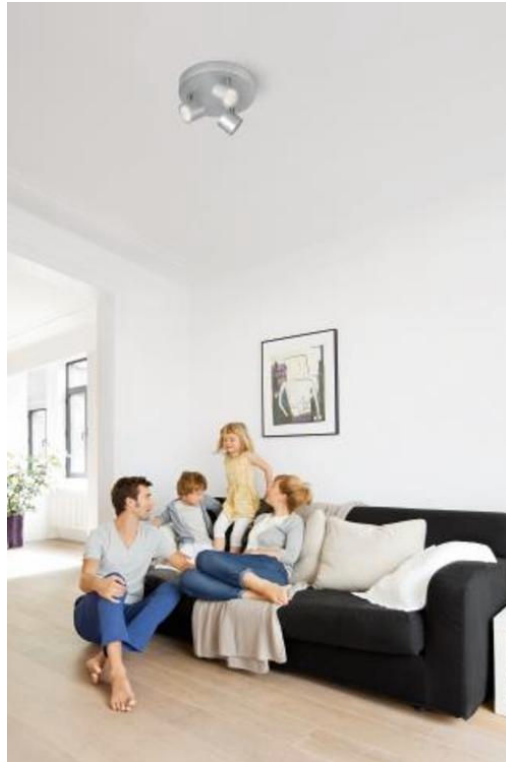

PHILIPS

Star triple spot light

Dimmable LED

Dimmable light

Perfect for creating ambience

Gentle LED, easy on your eyes

High quality material

56243/48/16

Smooth dimming, from bright to soft light

Sometimes you feel like a change in ambience to suit whatever you're doing. With Philips LED dimmable spots, you can smoothly dim to the right light level – from bright and functional for everyday tasks, to a soft light for relaxed time.

Lighting for your convenience and peace of mind

- Get high-quality LED light, while saving energy
- Lamp lifetime for up to 30 years of use
- Instant brightness when switched on
- Warm white light helps you create a comfortable atmosphere
- High light output - 1,500 lumen
- Designed for the comfort of your eyes
- Integrated LED light
- 5-year warranty for peace of mind

Easy-to-adjust spot head

The adjustable spot head is designed to direct the light where you need it most.

Perfect for accent lighting

Modern lighting with a familiar wide-angle light output (40 degrees), this LED spot is suitable for both accent lighting and general-purpose lighting. It is ideal for use in kitchens, living rooms and dining rooms.