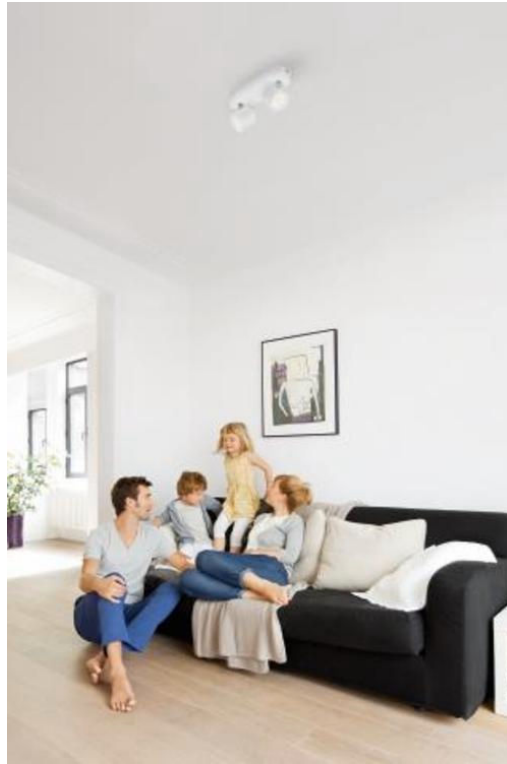

PHILIPS

Star double spot
light

Dimmable LED

Dimmable light

Perfect for creating ambience

Gentle LED, easy on your eyes

High quality material

56242/31/16

Smooth dimming, from bright to soft light

Sometimes you feel like a change in ambience to suit whatever you're doing. With Philips LED dimmable spots, you can smoothly dim to the right light level – from bright and functional for everyday tasks, to a soft light for relaxed time.

Easy-to-adjust spot head

The adjustable spot head is designed to direct the light where you need it most.

Perfect for accent lighting

Modern lighting with a familiar wide-angle light output (40 degrees), this LED spot is suitable for both accent lighting and general-purpose lighting. It is ideal for use in kitchens, living rooms and dining rooms.