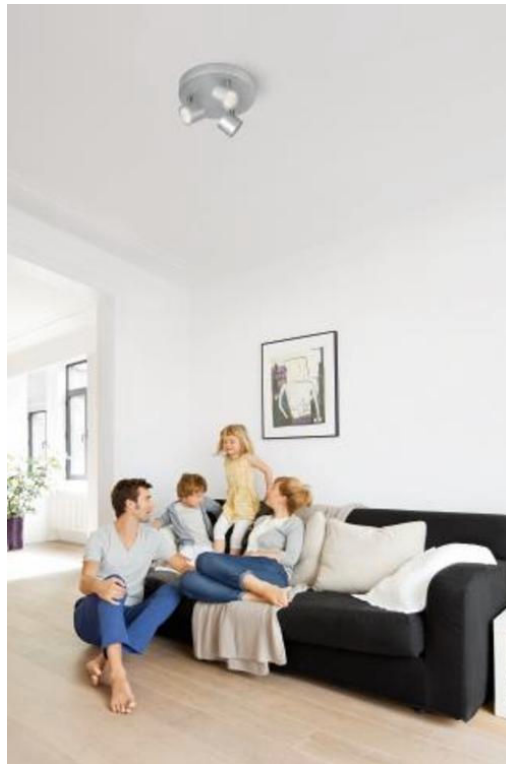

PHILIPS

Star triple spot light

Dimmable LED

Dimmable light

Perfect for creating ambience

Gentle LED, easy on your eyes

High quality material

56243/48/16

Smooth dimming, from bright to soft light

Sometimes you feel like a change in ambience to suit whatever you're doing. With Philips LED dimmable spots, you can smoothly dim to the right light level – from bright and functional for everyday tasks, to a soft light for relaxed time.

Lighting for your convenience and peace of mind

- Get high-quality LED light, while saving energy
- Lamp lifetime for up to 30 years of use
- Instant brightness when switched on
- Warm white light helps you create a comfortable atmosphere
- High light output - 1,500 lumen
- Designed for the comfort of your eyes
- Integrated LED light
- 5-year warranty for peace of mind

Easy-to-adjust spot head

The adjustable spot head is designed to direct the light where you need it most.

Perfect for accent lighting

Modern lighting with a familiar wide-angle light output (40 degrees), this LED spot is suitable for both accent lighting and general-purpose lighting. It is ideal for use in kitchens, living rooms and dining rooms.