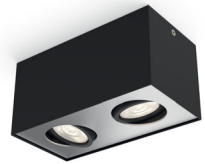

Philips myLiving
Spot light

BOX
black
LED

myLiving

50492/30/P0

From bright as you need, to warm as you feel

Fit your mood with the right light - from bright as you need to warm as you feel. With Philips Box WarmGlow spot light you can smoothly dim to the right light level - from bright functional to inviting warm for a cozy time.

Special characteristics

- Adjustable spot head
- click!FIX system for easy installation

PHILIPS

Highlights

High quality LED light

The LED light bulb, delivered with this Philips lamp, is a uniquely developed solution by Philips. While instantly turned on, it enables an optimal light output and brings out vivid colors in your home.

Direct the light where you want it most by simply adjusting, rotating or tilting the spot head of the lamp.

Compatible with most dimmers

This Philips LED light includes the latest LED technology, working with most dimmers. Simply use your current dimmer, or any type of dimmer you want!

Specifications

Design and finishing

- Material: metal
- Color: black

Extra feature/accessory incl.

- Warm glow dimmable light

Product dimensions & weight

- Height: 10 cm
- Length: 20.2 cm
- Width: 10.2 cm
- Net weight: 0.860 kg